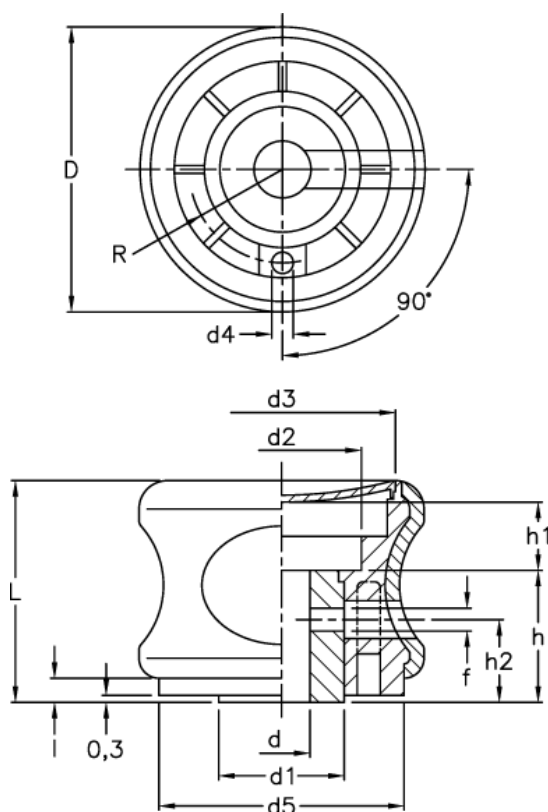

# Data Sheet

Article number: 2305002151816

Description: E+G Grip knob  
EGK.50-A10-C6-SOFT w/3mm slot, red cap

## Measures

D	= 50	h	= 22
d1	= 22	h1	= 12
d2	= 28	h2	= 14
d3	= 40.0	l	= 3.5
d4	= 4.2	L	= 38
d5	= 43	R	= 15
d H7	= 10		
f	= 4		